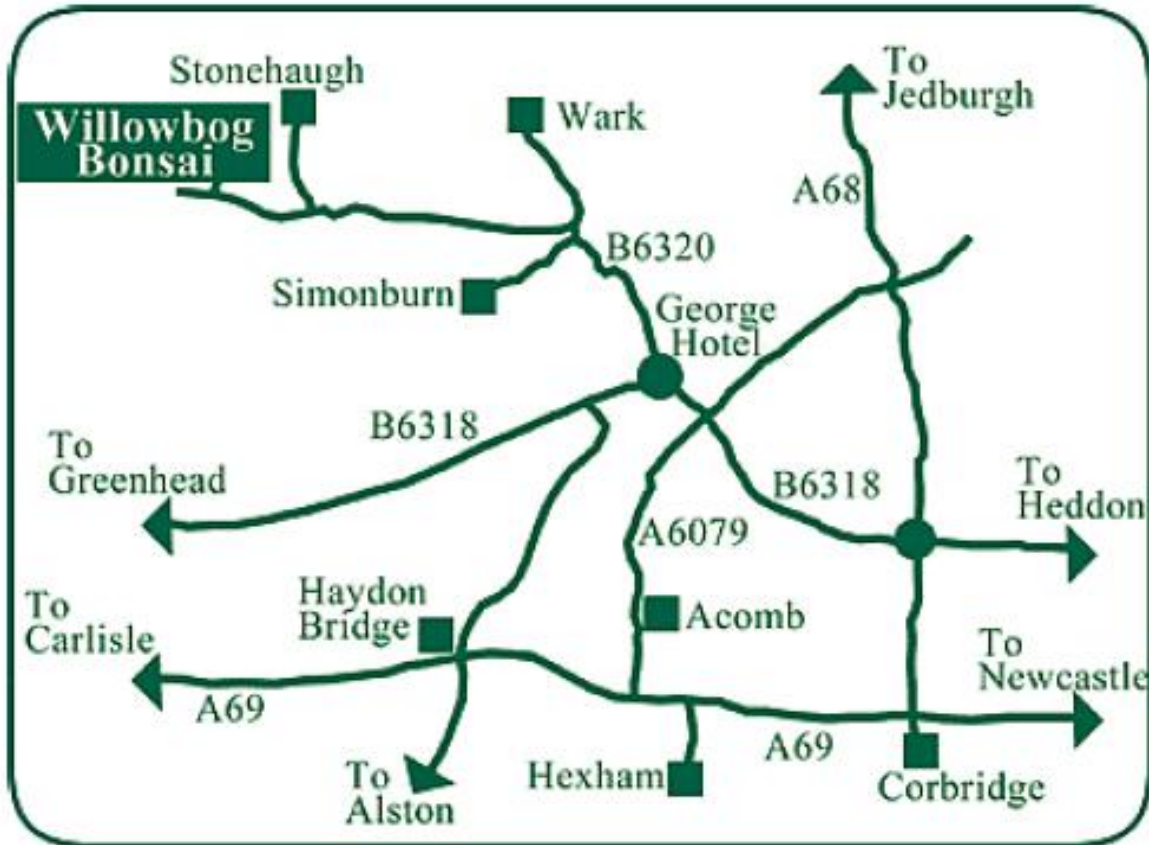

Willowbog Bonsai – How to find us

Willowbog Bonsai is easy to find and conveniently located only an hour's drive from either Newcastle-upon-Tyne or Carlisle.

Opening Hours:

Monday 10am to 4pm
Tuesday CLOSED
Wednesday CLOSED
Thursday CLOSED
Friday 10am to 4pm
Saturday 10am to 4pm
Sunday 10am to 4pm